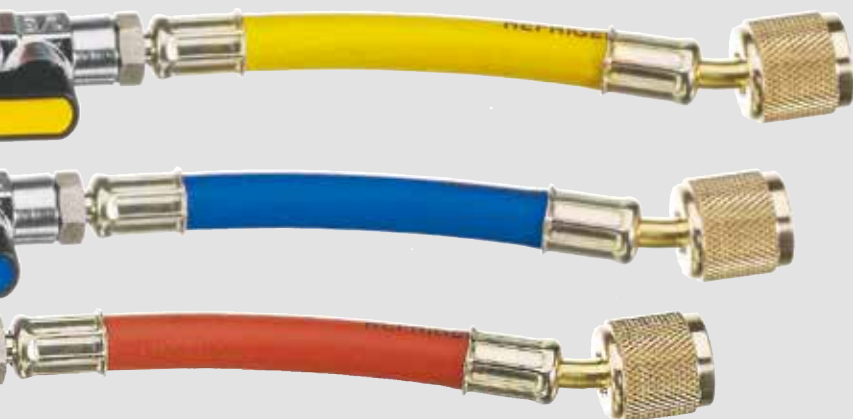

Individual Charging Hoses

Premium REFCO charging hoses with ball valve

Designation	Description	Part No.
CA-CL-9-B-M	9" Blue hose w/ball valve	4682056
CA-CL-9-R-M	9" Red hose w/ball valve	4682047
CA-CL-9-Y-M	9" Yellow hose w/ball valve	4682039
CA-CL-36-Y	36" Yellow hose w/ball valve	4492936
CA-CL-60-Y	60" Yellow hose w/ball valve	4492961
CA-CL-60-R	60" Red hose w/ball valve	4492952
CA-CL-60-B	60" Blue hose w/ball valve	4492944
CA-CL-72-Y	72" Yellow hose w/ball valve	4492995
CA-CL-72-R	72" Red hose w/ball valve	4492987
CA-CL-72-B	72" Blue hose w/ball valve	4492979

CA-CL-9

CA-CL-36

REFCO Ball Valves

Ball Valve with 1/4" SAE male and female fittings, core depressor and knurled nut

CA-1/4"SAE-Y

Designation	Description	Part No.
CA-1/4"SAE-Y	Yellow ball valve with male & female 1/4" fittings	4493738
CA-1/4"SAE-R	Red ball valve with male & female 1/4" fittings	4493533
CA-1/4"SAE-B	Blue ball valve with male & female 1/4" fittings	4493525